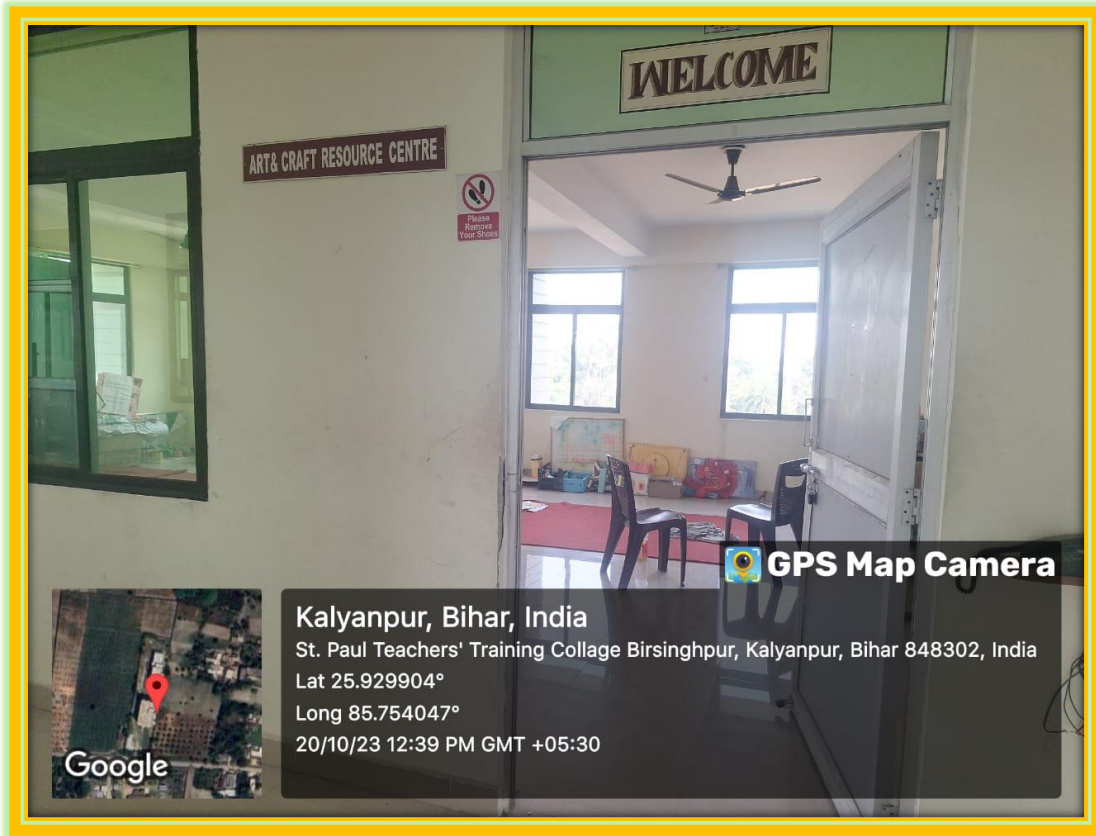

Art & Craft Resource centre

Shri
IQAC
Co-ordinator
SPTTCB, Samastipur (Bihar)

Principal
PRINCIPAL
St. Paul Teachers' Training Collage
Birsinghpur
Jhahuri, Samastipur