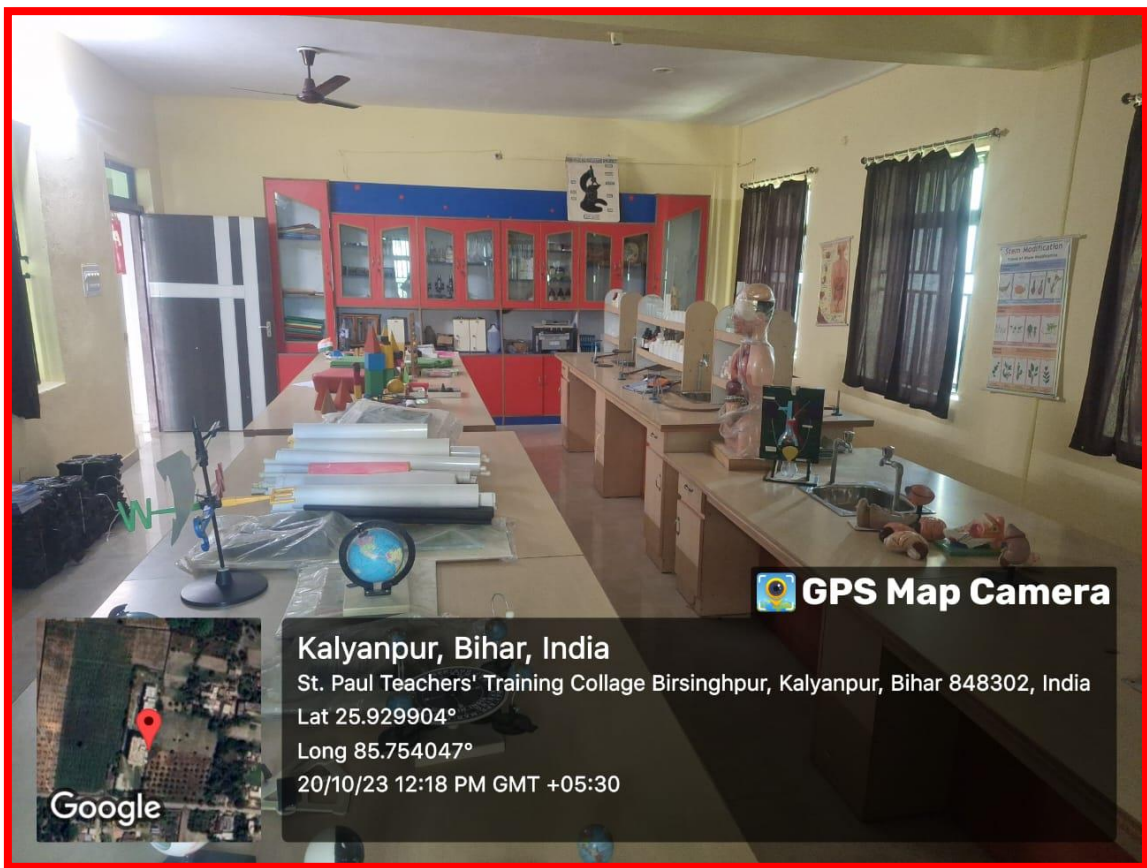

St. Paul Teachers' Training College

Birsinghpur

Jhahuri, Samastipur

BOYS COMMON ROOM

Curriculum Lab

IQAC
 Co-ordinator
 SPTTCB, Samastipur (Bihar)

 PRINCIPAL
 St. Paul Teachers' Training Collage
 Birsinghpur
 Itahari, Samastipur

ICT Lab ROOM

Kalyanpur, Bihar, India

St. Paul Teachers' Training Collage Birsinghpur, Kalyanpur, Bihar 848302, India

Lat 25.929904°

Long 85.754047°

21/10/23 02:08 PM GMT +05:30

Google

GPS Map Camera