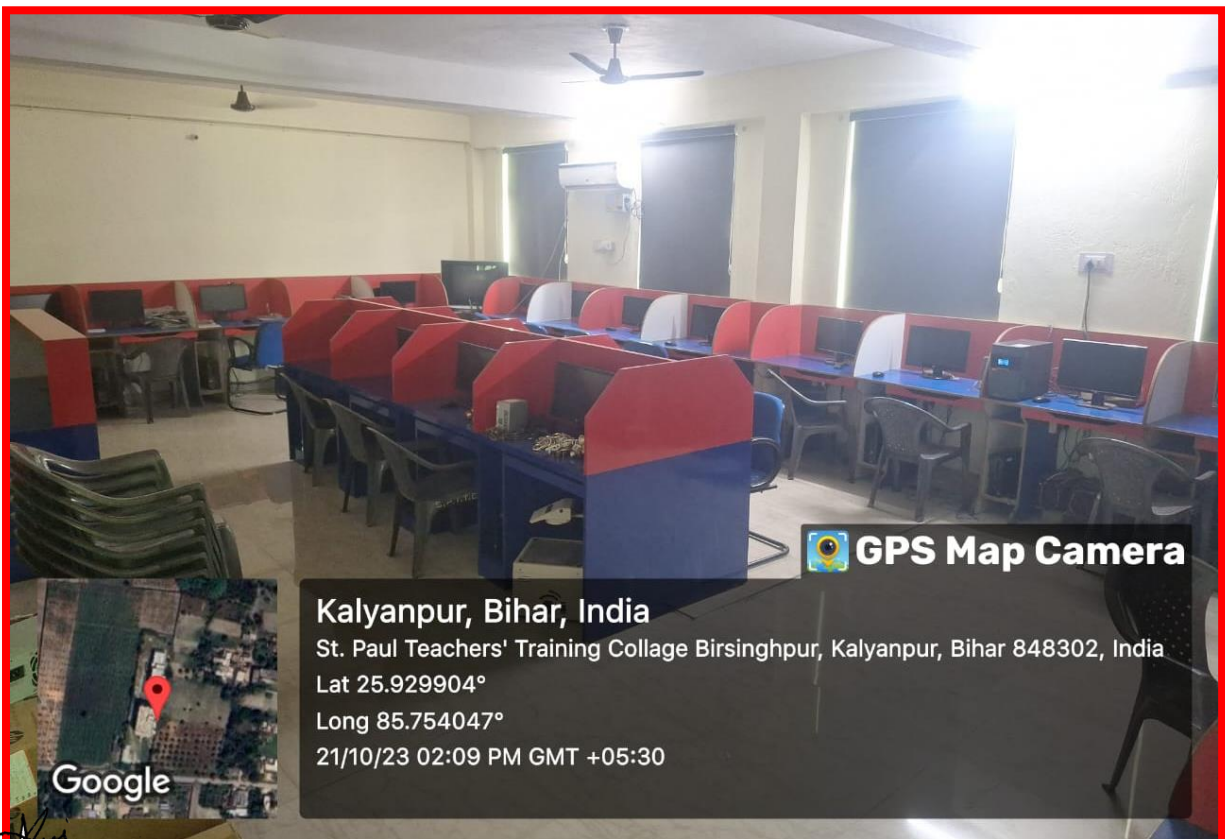

ICT Lab ROOM

Kalyanpur, Bihar, India

St. Paul Teachers' Training Collage Birsinghpur, Kalyanpur, Bihar 848302, India

Lat 25.929904°

Long 85.754047°

21/10/23 02:08 PM GMT +05:30

Google

GPS Map Camera