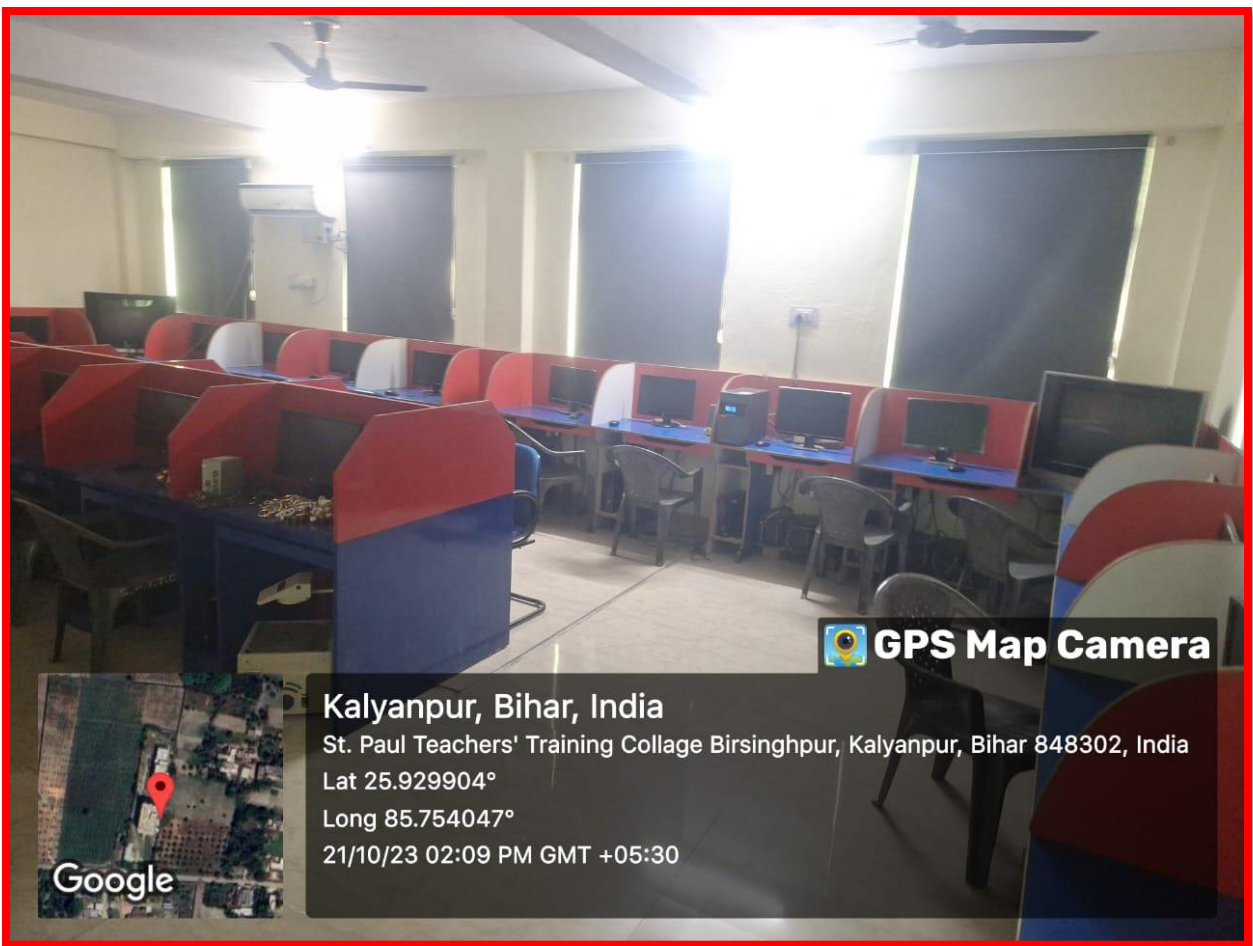

GPS Map Camera