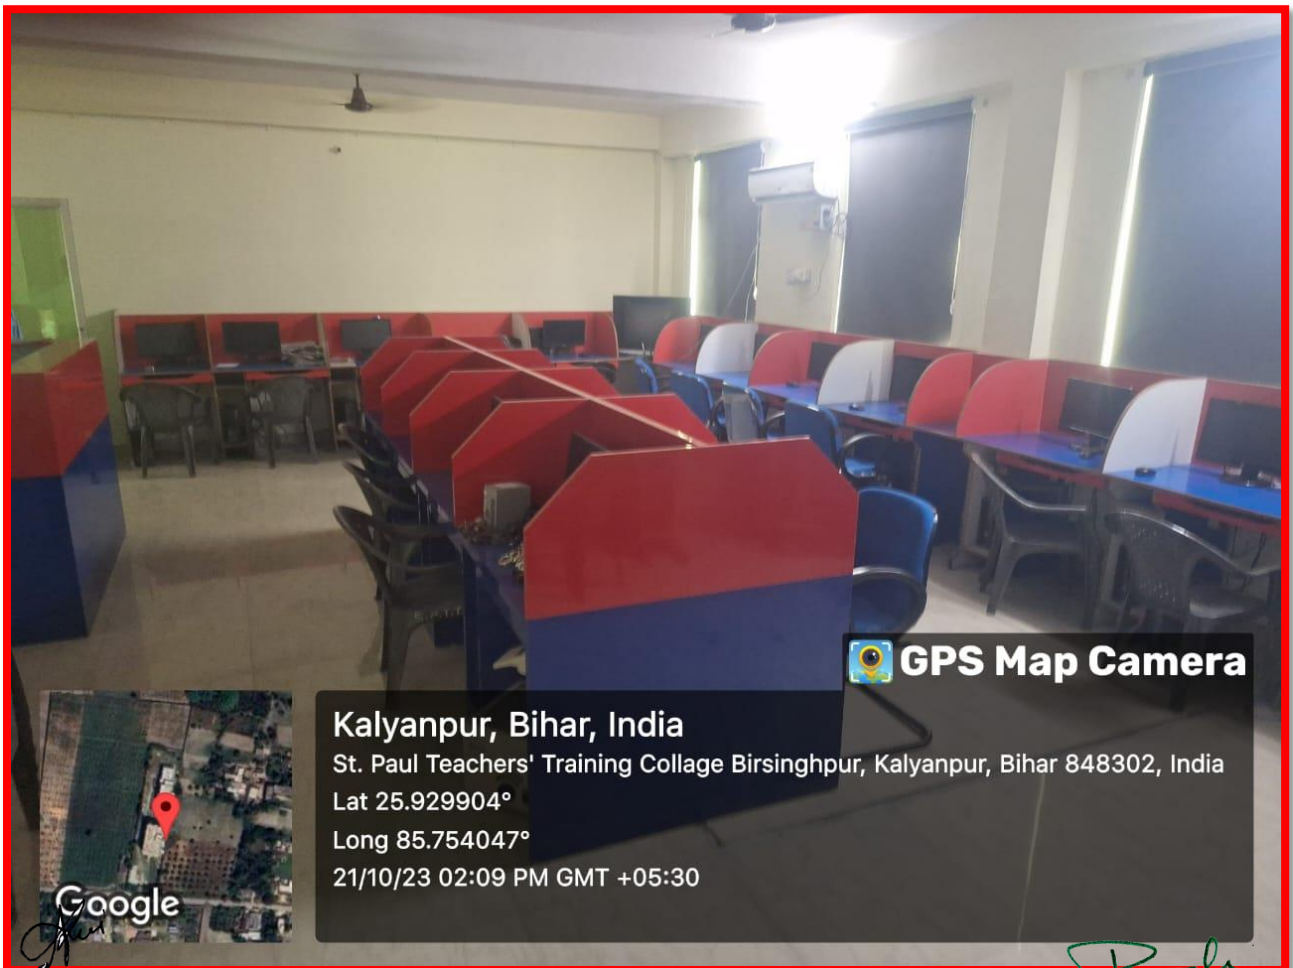

GPS Map Camera