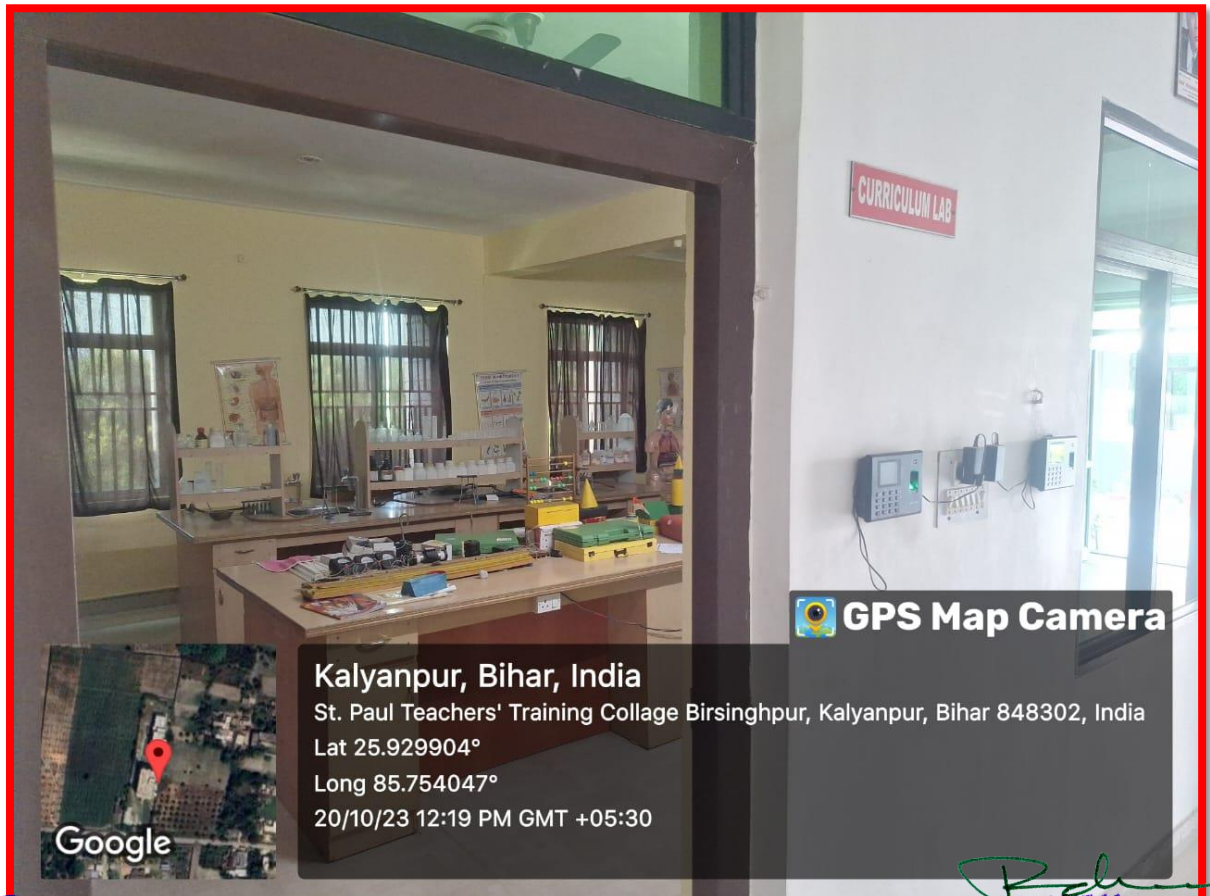

St. Paul Teachers' Training College

Birsinghpur

Jhahuri, Samastipur

BOYS COMMON ROOM

Curriculum Lab

IQAC
 Co-ordinator
 SPTTCB, Samastipur (Bihar)

 PRINCIPAL
 St. Paul Teachers' Training Collage
 Birsinghpur
 Itahari, Samastipur

ICT Lab ROOM

Kalyanpur, Bihar, India

St. Paul Teachers' Training Collage Birsinghpur, Kalyanpur, Bihar 848302, India

Lat 25.929904°

Long 85.754047°

21/10/23 02:08 PM GMT +05:30

Google

GPS Map Camera