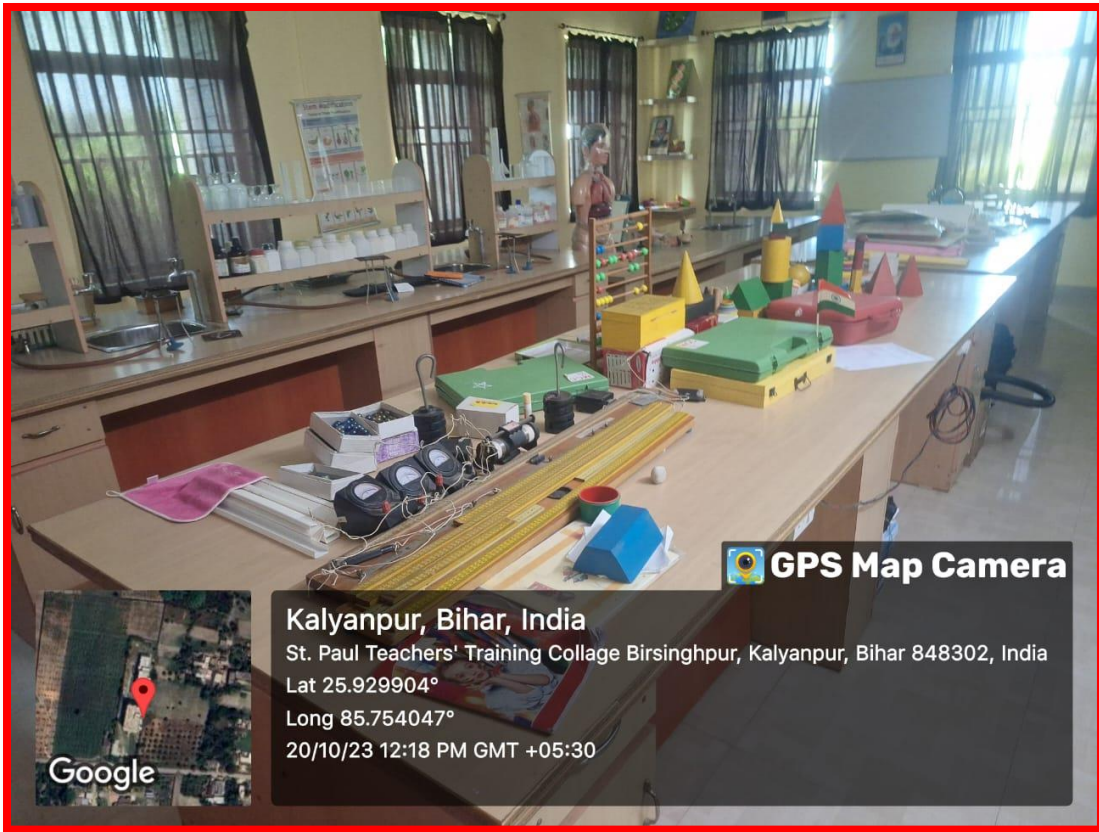

St. Paul Teachers' Training College

Birsinghpur

Jhahuri, Samastipur

BOYS COMMON ROOM

Curriculum Lab

IQAC
 Co-ordinator
 SPTTCB, Samastipur (Bihar)

 PRINCIPAL
 St. Paul Teachers' Training Collage
 Birsinghpur
 Itahari, Samastipur

ICT Lab ROOM

Kalyanpur, Bihar, India

St. Paul Teachers' Training Collage Birsinghpur, Kalyanpur, Bihar 848302, India

Lat 25.929904°

Long 85.754047°

21/10/23 02:08 PM GMT +05:30

Google

GPS Map Camera