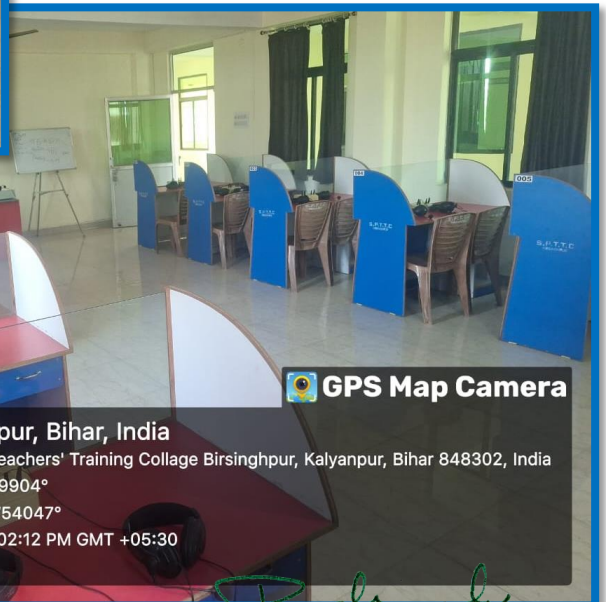

Kalyanpur, Bihar, India

St. Paul Teachers' Training Collage Birsinghpur, Kalyanpur, Bihar 848302, India

Lat 25.929904°

Long 85.754047°

21/10/23 02:09 PM GMT +05:30

Language Lab Room

Shri
IQAC
Co-ordinator
SPTTCB, Samastipur (Bihar)